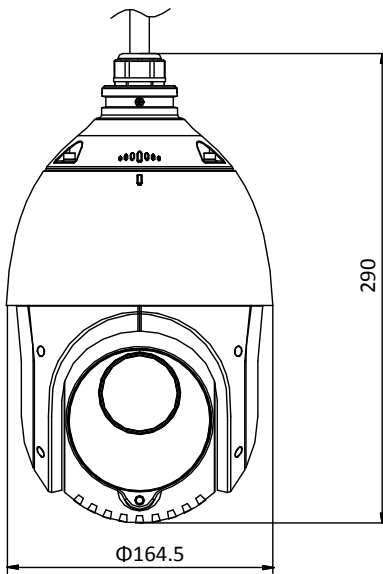

Available Model

DS-2DE4225IW-DE, 12 VDC & PoE+ (802.3 at, class4)

Dimensions

Unit: mm